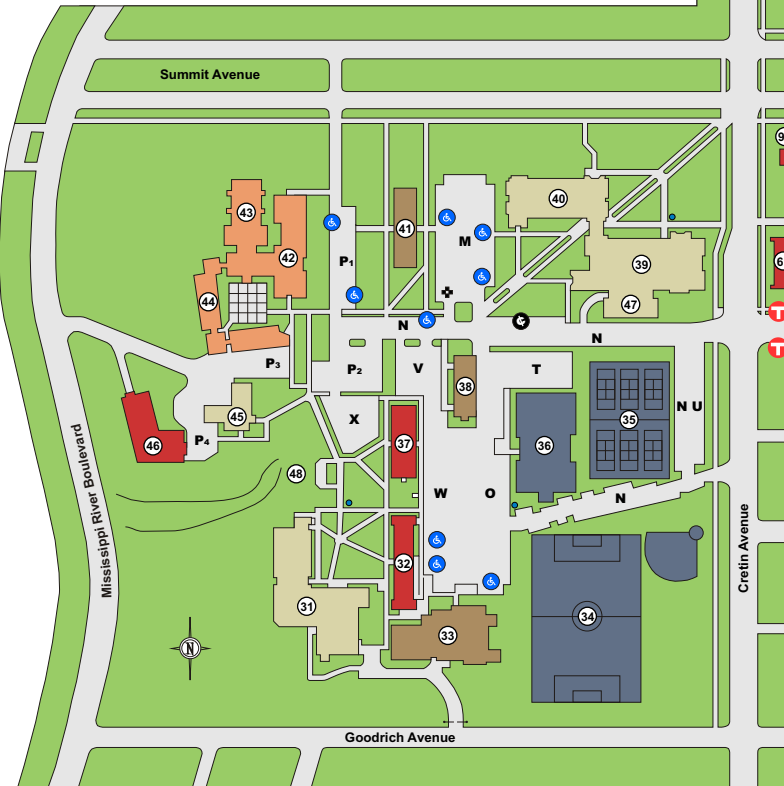

UNIVERSITY of ST. THOMAS

St. Paul Campus
2115 Summit Avenue
St. Paul, Minnesota 55105

Admissions Office: 651-962-6150
Campus Bookstore: 651-962-6850
Facilities Scheduling: 651-962-6670
Parking Information: 651-962-5100
University Switchboard: 651-962-5000

Minneapolis Campus
General Information: 651-962-4007

KEY

- Campus Information Window
- Accessible Parking
- Accessible Building
- Partially Accessible Building
- Emergency Telephone
- Parking Meters
- Motorcycle Parking
- Designated Parking Lots (Lots A-X)
- Underground Parking Ramps
- Metro Transit Bus Stop
- St. Thomas / ACTC Bus Stop

- Academic
- Administrative/Support
- Residential
- Sports/Recreation
- Religious