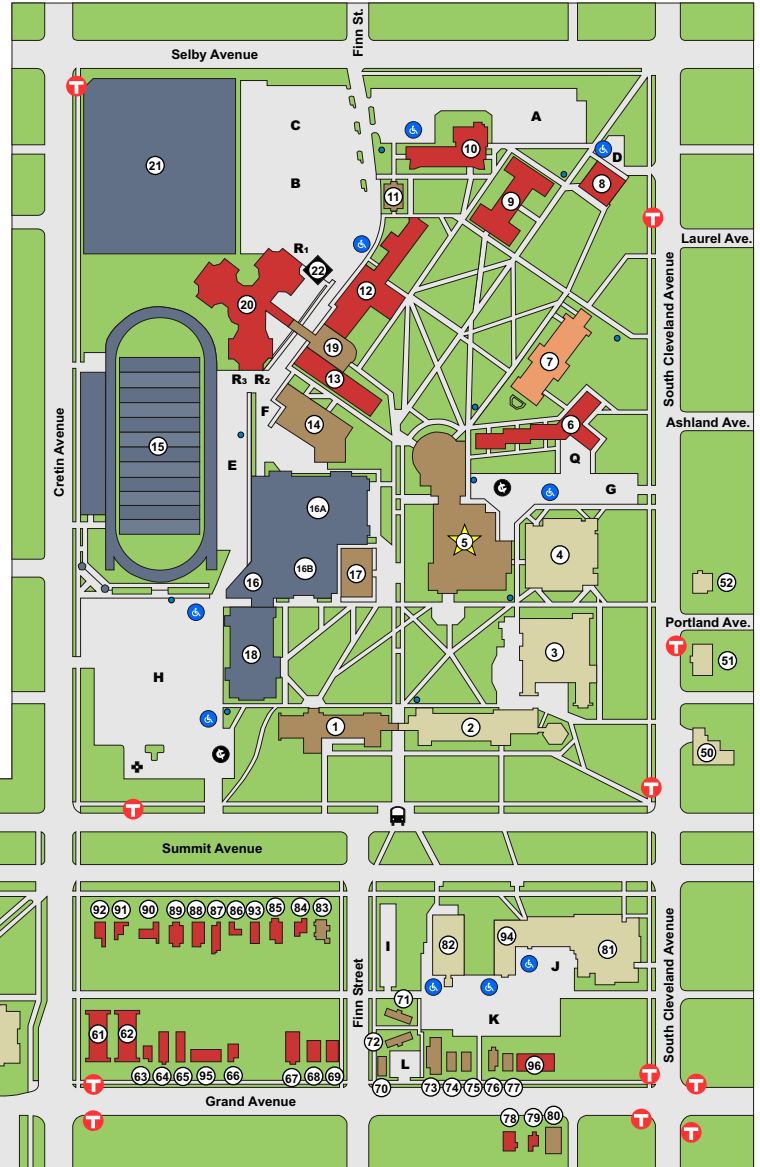

UNIVERSITY of ST. THOMAS

St. Paul Campus
2115 Summit Avenue
St. Paul, Minnesota 55105

Admissions Office: 651-962-6150
Campus Bookstore: 651-962-6850
Facilities Scheduling: 651-962-6670
Parking Information: 651-962-5100
University Switchboard: 651-962-5000

Minneapolis Campus
General Information: 651-962-4007

KEY

- Campus Information Window
- Accessible Parking
- Accessible Building
- Partially Accessible Building
- Emergency Telephone
- Parking Meters
- Motorcycle Parking
- Designated Parking Lots (Lots A-X)
- Underground Parking Ramps
- Metro Transit Bus Stop
- St. Thomas / ACTC Bus Stop

- Academic
- Administrative/Support
- Residential
- Sports/Recreation
- Religious